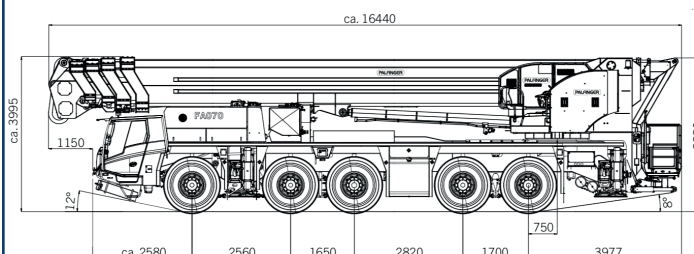

## Specifications

Max. working height	102,5 m
Max. cage bottom height	100,5 m
Max. outreach	35 m
Rotation angle of turntable	endless
Rotation angle of cage	2 x 85°
Max. cage load	530 kg (600 kg*)
Size of cage	3,88/2,15 x 1,05 x 1,10 m
Height in transportposition	< 4 m
Width in transportposition	2,75 m
Overall length	16,44 m
Total weight	60.000 kg

## Dimensions