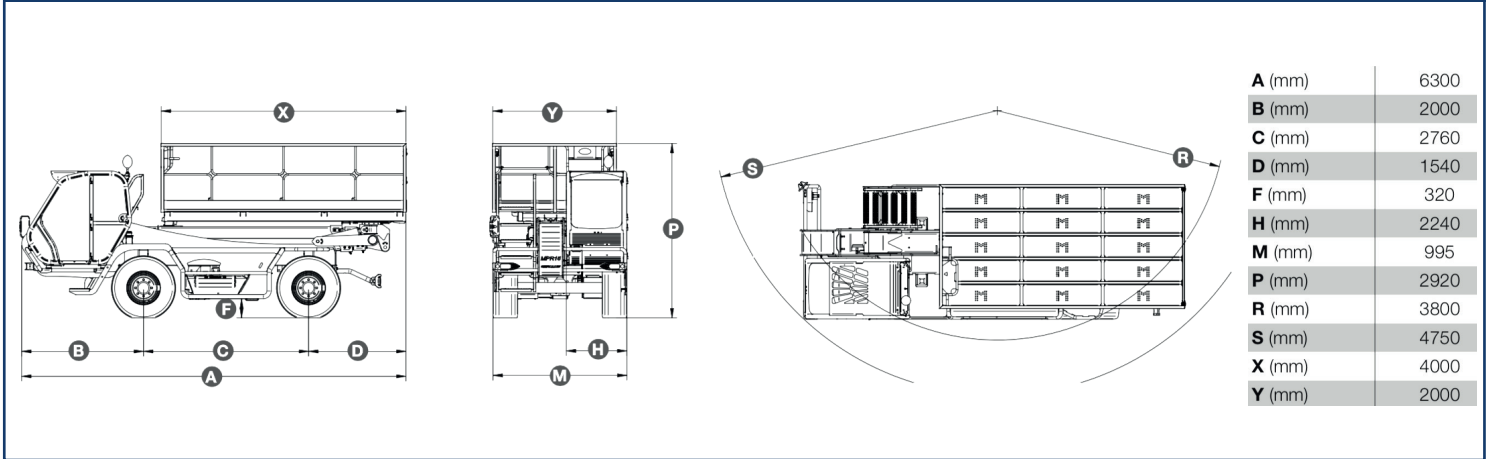

# MERLO PLATFORM MPR 15

## Dimensions

## Specifications

Operating weight (kg)	10800
Max lift capacity (kg)	1000
Max lift height (m)	15.6
Max forward reach (m)	8.800
Capacity at full height (mm)	1000
Platform slew (deg)	550
Speed in 1st gear (kph)	11
Speed in 2st gear (kph)	40